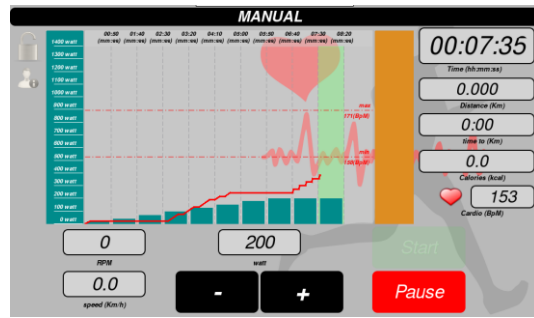

(picture 2)