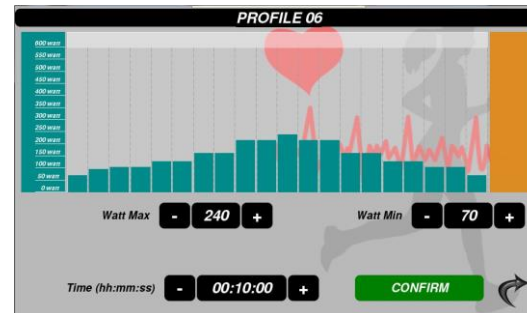

REC-CYCLING RUN-7412-PC

Width: 50 cm
Length: 150 cm
Height: 120 cm
Weight: 100 kgs

Technical Specifications:

- 10.1" touch screen monitor resistive;
- PC iMX6 DL 1GB, Micro SD 8GB, OS Linux;
- USB output;
- WiFi;
- Video / MP3 player;
- RS232 output;
- Resistance: 0-600 Watt constant;
- Electronic variation of effort;
- Electronic system of resistance;
- Double cardio recording: hand grip + chest belt;
- Electric power supply: 72W 100-240Vac 50-60Hz / 24Vdc 3A;
- Belt traction;
- Speed: 3-130 Rpm;
- Effort increasing: 1 Watt;
- Certificate of Conformity to EC Rules.

- Manual use (picture 2);
- Cardio (picture 3);
- Fat burning (picture 3);
- Time (picture 4);
- Distance (picture 5);
- Calories (picture 6);
- 10 Profiles (pre-set) (picture 7/8);
- 100 Free profiles (picture 7/8);
- Test: CHR test, CWL test, RUNNER test VO2MAX test, TEST01-14; (picture 9);
- Exercise saving on USB key (picture 10).

(picture 1)

(picture 2)

(picture 3)

(picture 4)

(picture 5)

(picture 6)

(picture 7)

(picture 8)

(picture 9)

(picture 10)