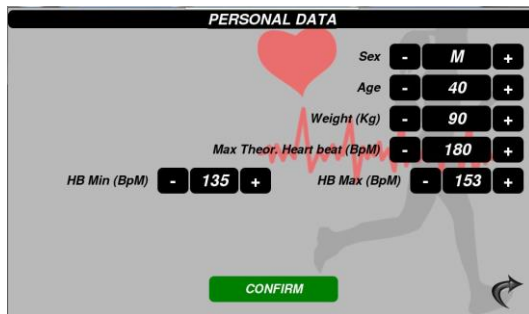

(picture 3)