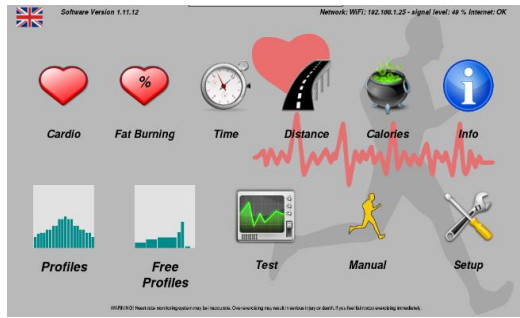

REC-CYCLING RUN-7412-PC

Width: 50 cm
Length: 150 cm
Height: 120 cm
Weight: 100 kgs

Technical Specifications:

- 10.1" touch screen monitor resistive;
- PC iMX6 DL 1GB, Micro SD 8GB, OS Linux;
- USB output;
- WiFi;
- Video / MP3 player;
- RS232 output;
- Resistance: 0-600 Watt constant;
- Electronic variation of effort;
- Electronic system of resistance;
- Double cardio recording: hand grip + chest belt;
- Electric power supply: 72W 100-240Vac 50-60Hz / 24Vdc 3A;
- Belt traction;
- Speed: 3-130 Rpm;
- Effort increasing: 1 Watt;
- Certificate of Conformity to EC Rules.

Standard Accessories:

- Service equipment;
- Chest belt for cardio rate recording;
- Wheels for movement.

Optional Accessories:

- Software RunnerConnect;
- Side arms for seat.

Maintenance:

- Not required.

Console Functions (picture 1):

- Manual use (picture 2);
- Cardio (picture 3);
- Fat burning (picture 3);
- Time (picture 4);
- Distance (picture 5);
- Calories (picture 6);
- 10 Profiles (pre-set) (picture 7/8);
- 100 Free profiles (picture 7/8);
- Test: CHR test, CWL test, RUNNER test VO2MAX test, TEST01-14; (picture 9);
- Exercise saving on USB key (picture 10).