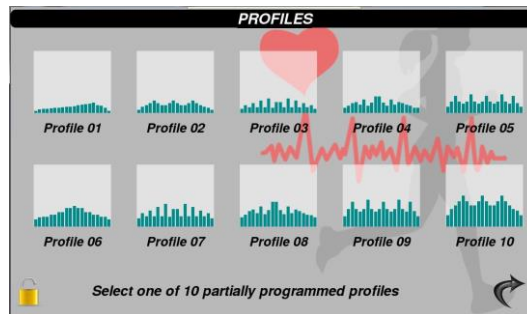

- Manual use (picture 2);
- Cardio (picture 3);
- Fat burning (picture 3);
- Time (picture 4);
- Distance (picture 5);
- Calories (picture 6);
- 10 Profiles (pre-set) (picture 7/8);
- 100 Free profiles (picture 7/8);
- Test: CHR test, CWL test, RUNNER test VO2MAX test, TEST01-14; (picture 9);
- Exercise saving on USB key (picture 10).

(picture 1)

(picture 2)

(picture 3)

(picture 4)

(picture 5)

(picture 6)

(picture 7)

(picture 8)