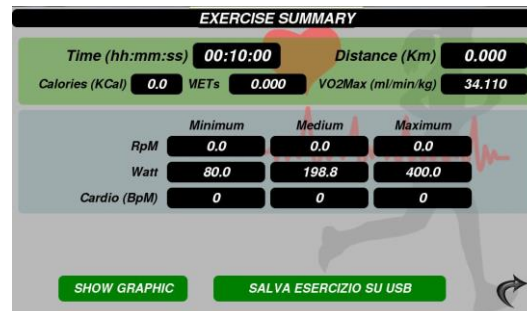

(picture 10)